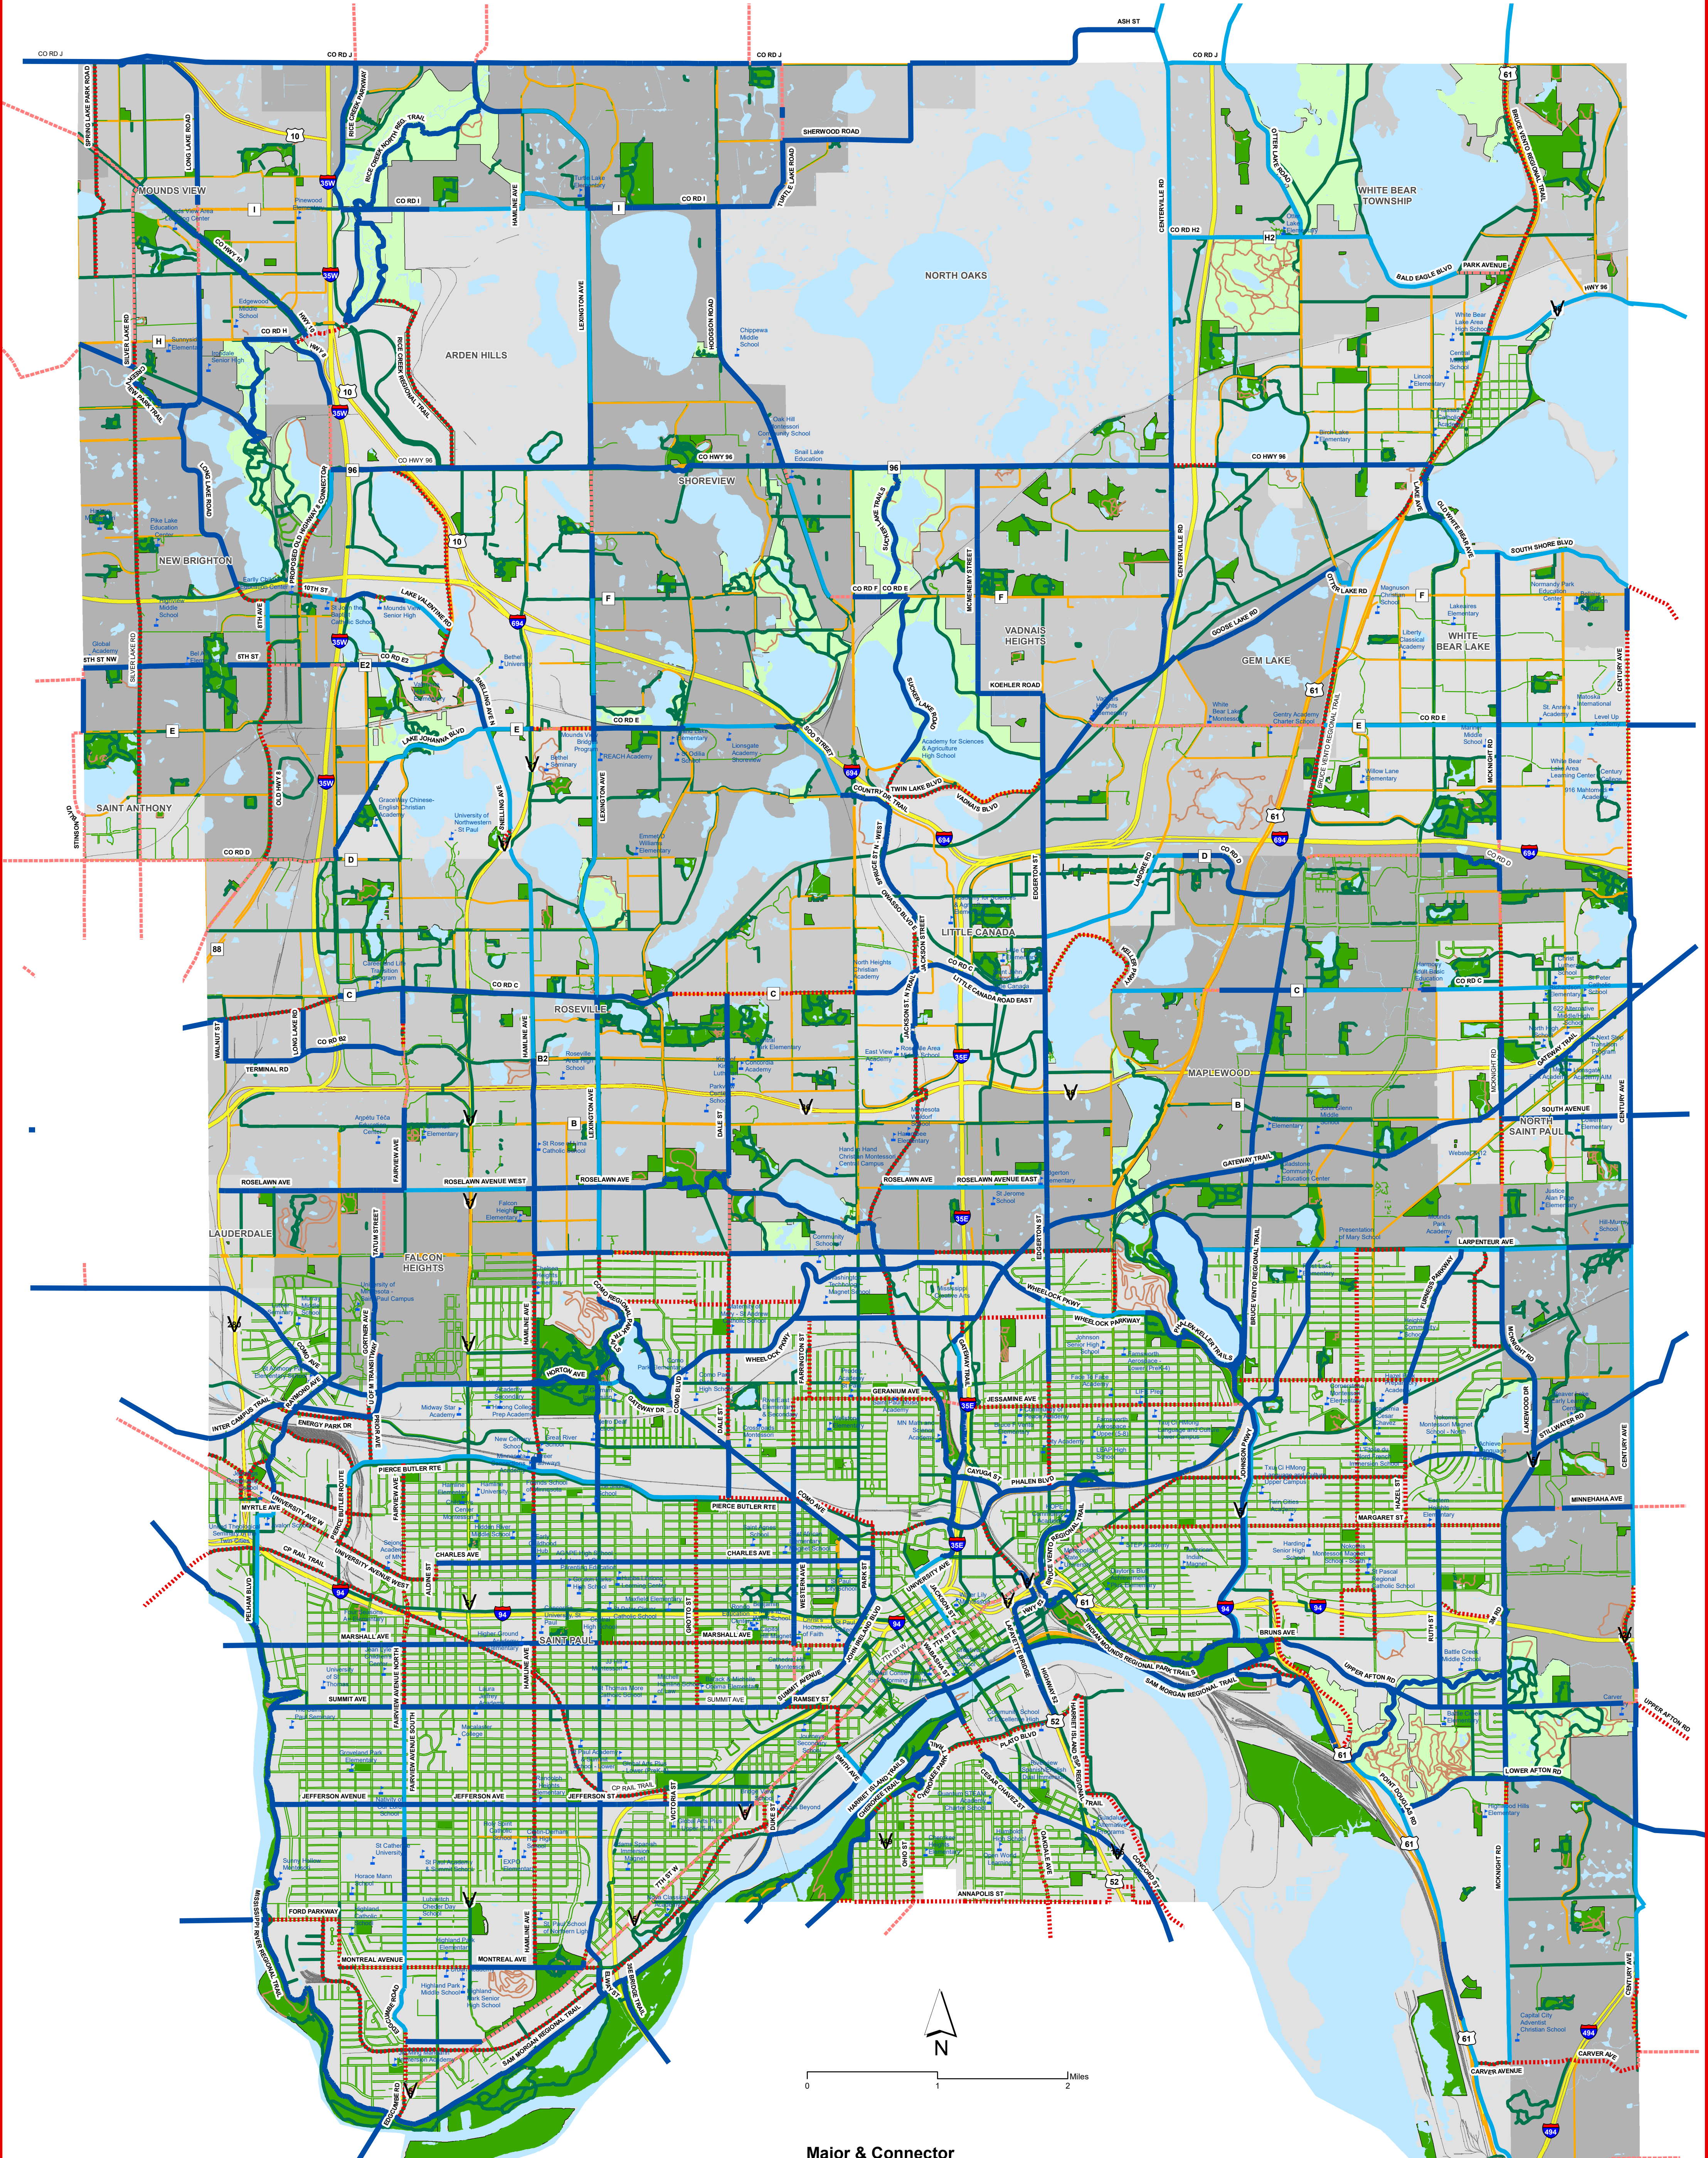

Ramsey Communities Pedestrian Map

Major & Connector Corridors

- Existing
- Planned Upgrade
- - - - Planned
- - - - Identified Need

Local Corridors

- Footpath
- Sidewalk
- Striped Shoulder
- Trail

- County Parks
- Other Parks